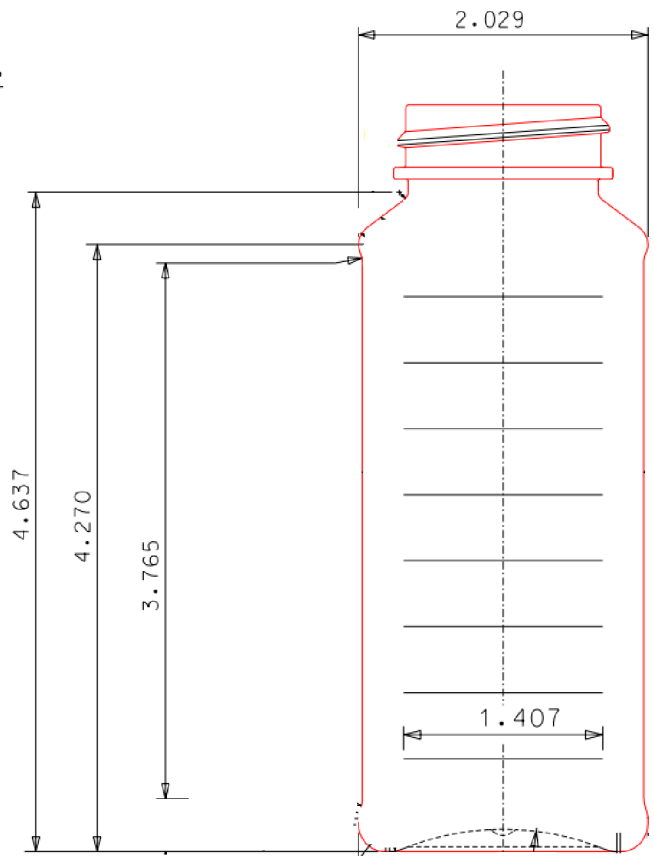

16 oz Classic PET Honey Bottle

PHC-003

Honey Weight: 16 oz

fillmore
CONTAINER

www.FillmoreContainer.com