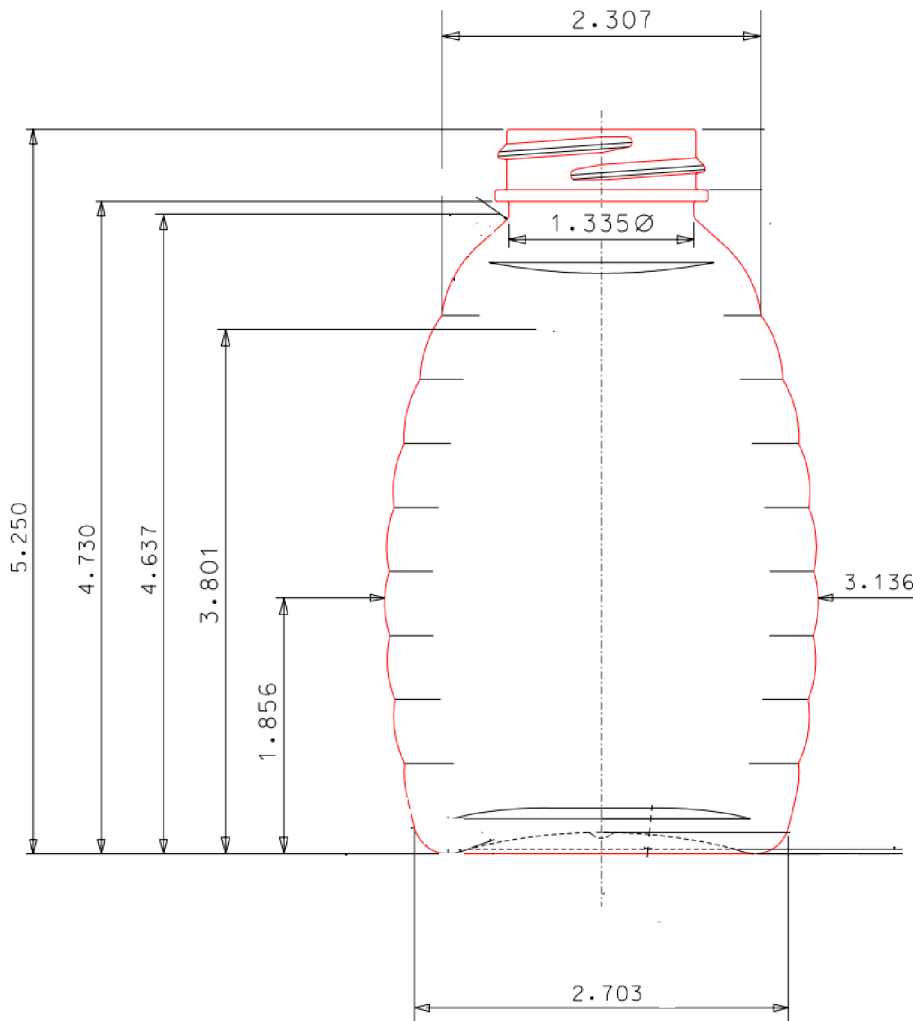

16 oz Classic PET Honey Bottle

PHC-003

Honey Weight: 16 oz

fillmore
CONTAINER

www.FillmoreContainer.com