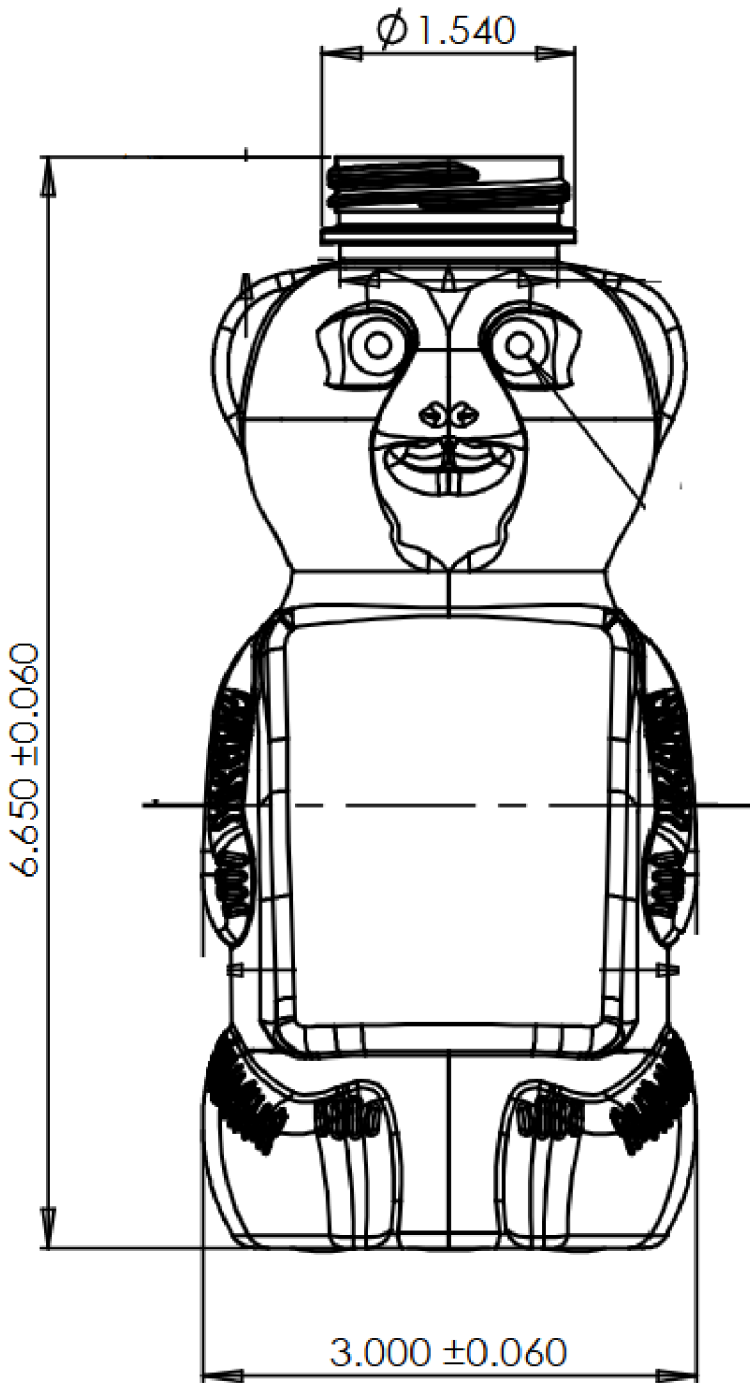

24oz Honey Bear

PHC-013

Honey Weight: 24 oz

Overflow Capacity: 17.04 ± .37 FL. OZ

fillmore
CONTAINER

www.FillmoreContainer.com