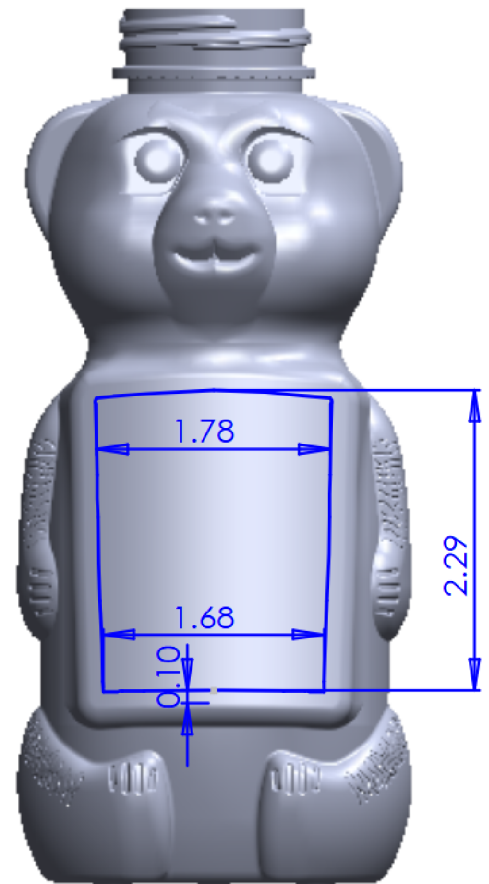

24oz Honey Bear

PHC-013

Honey Weight: 24 oz

Overflow Capacity: 17.04 ± .37 FL. OZ

fillmore
CONTAINER

www.FillmoreContainer.com