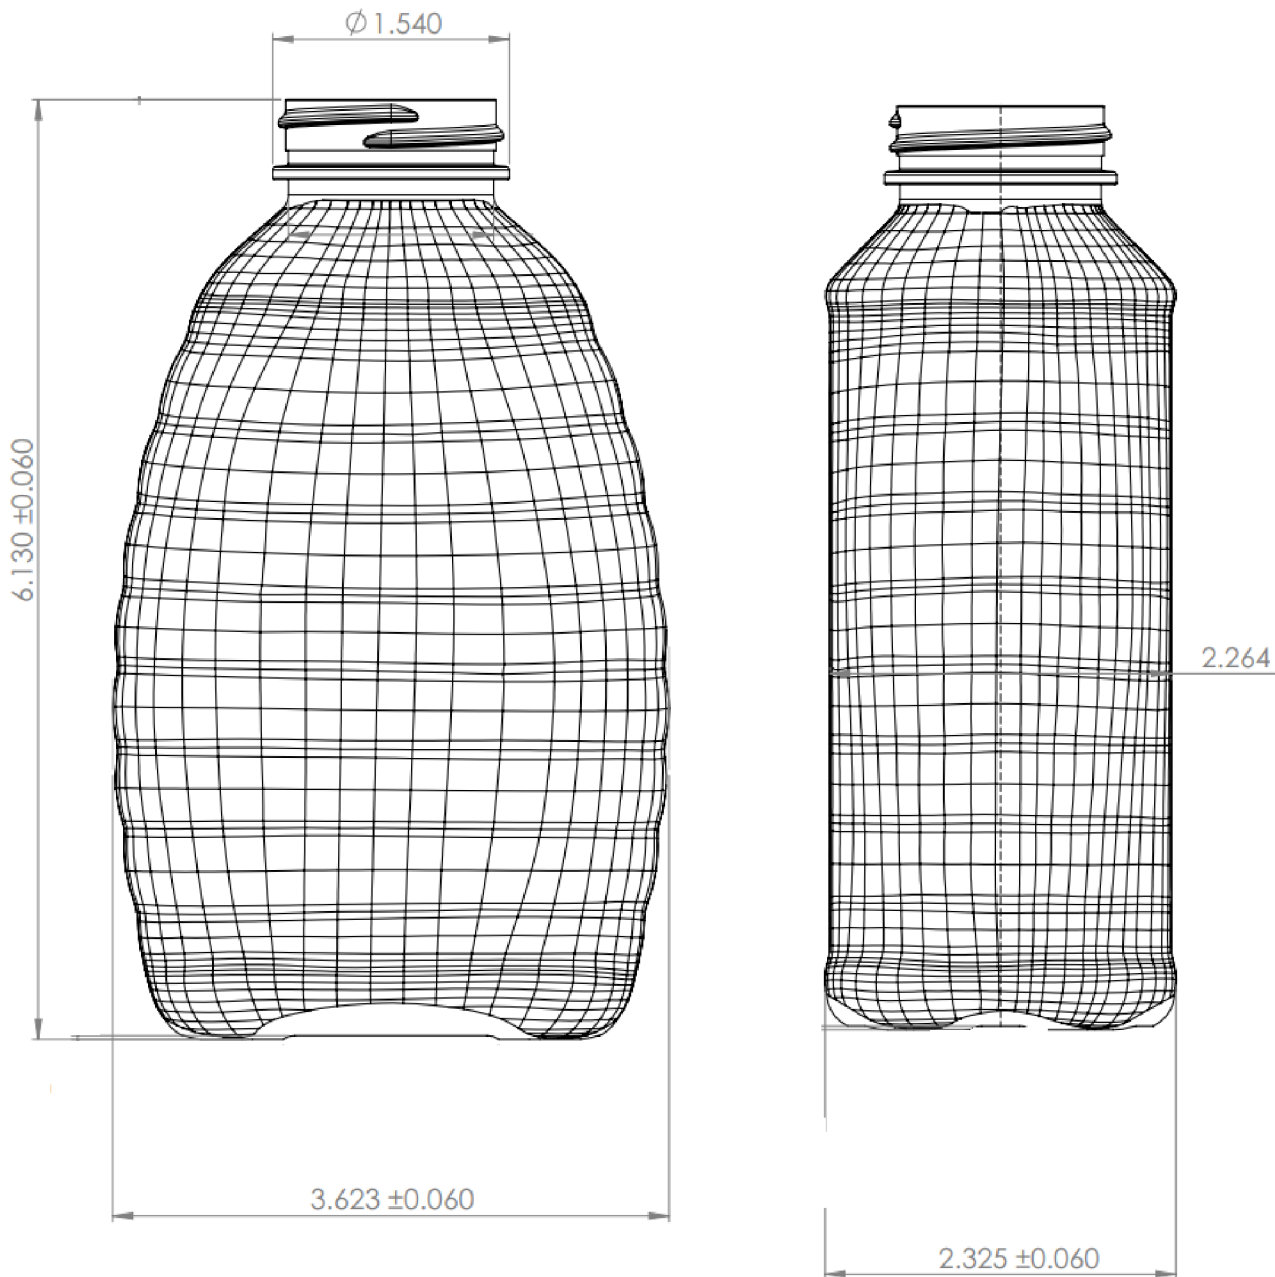

24 oz Classic PET Honey Bottle

PHC-004

Honey Weight: 24 oz
Overflow Capacity: 16.80 ±.37 FL. OZ

fillmore
CONTAINER

www.FillmoreContainer.com