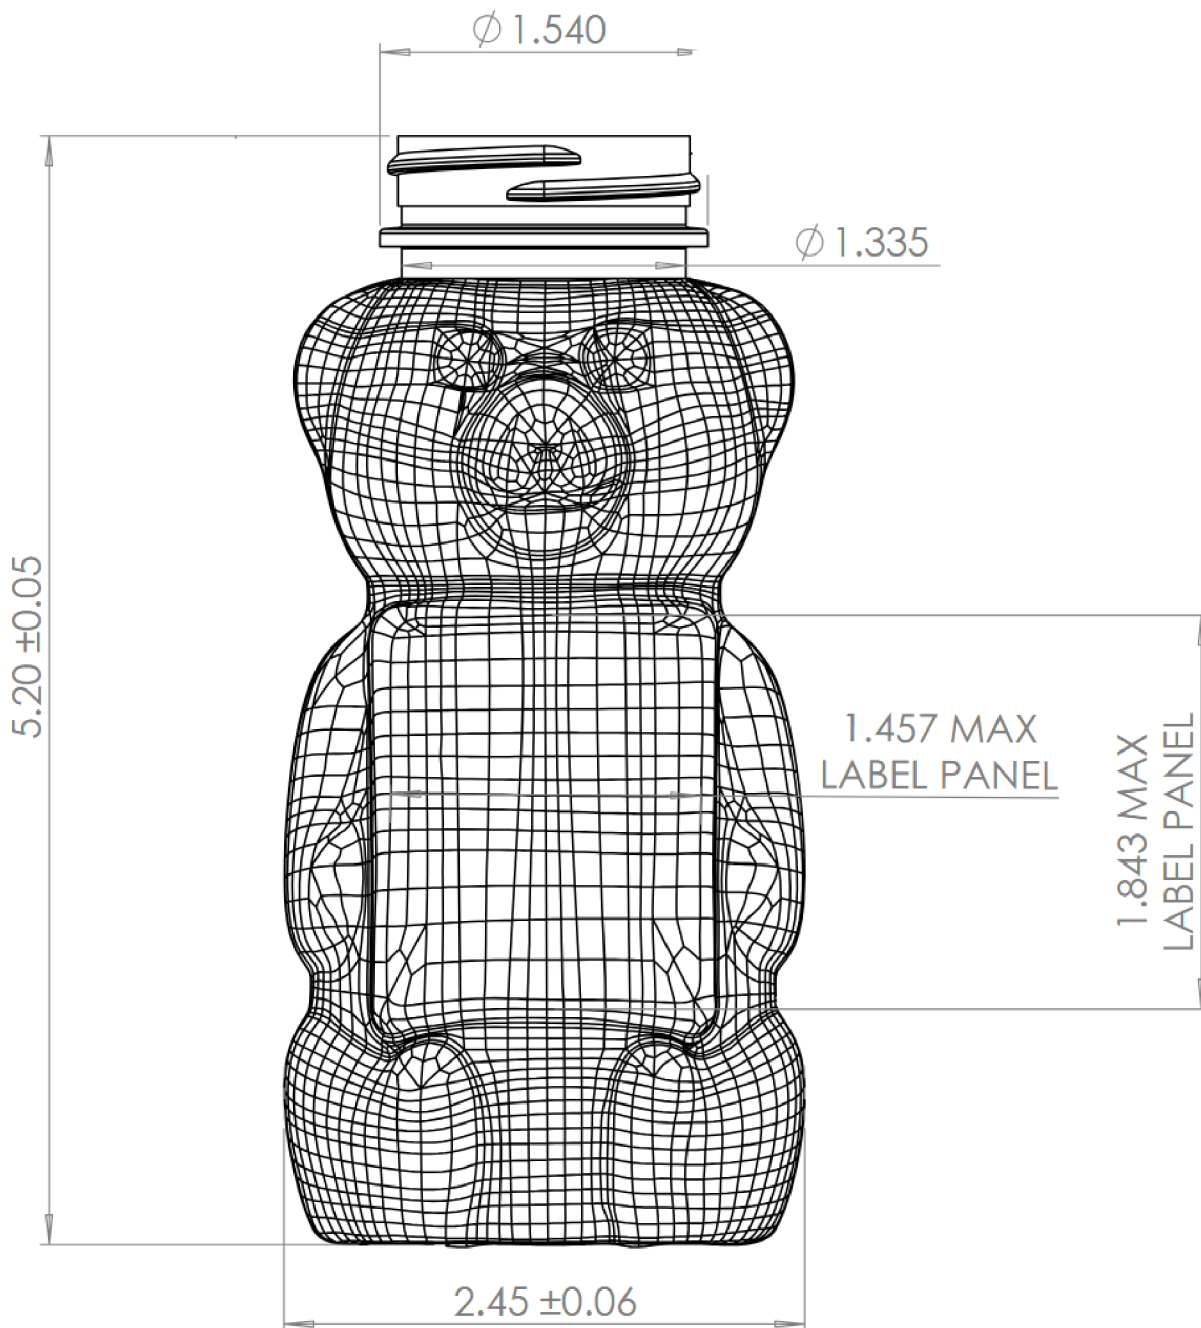

12 oz Panel Honey Bear

PHC-012

Honey Weight: 12 oz
Overflow Capacity: 8.48 ±.37 FL. OZ

fillmore
CONTAINER

www.FillmoreContainer.com