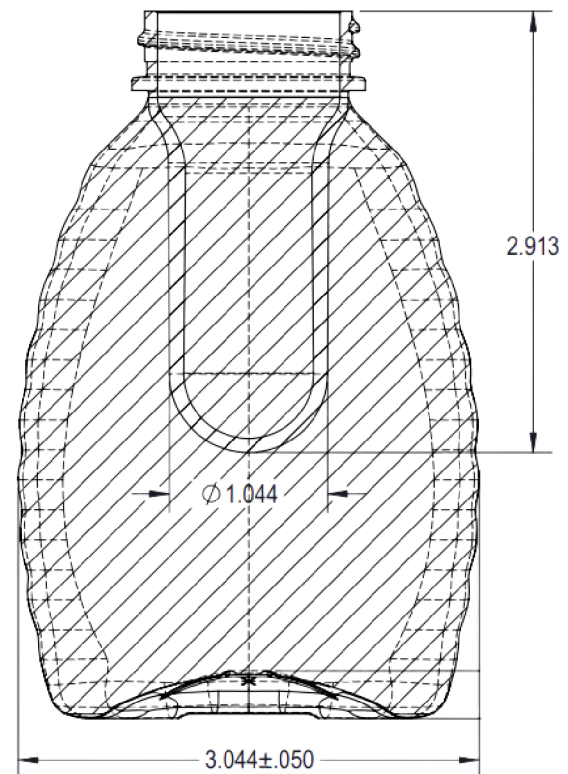

12 oz Classic PET Honey Bottle

PHC-002

Honey Weight: 12 oz
Overflow Capacity: 8.695 ±.37 FL. OZ

fillmore
CONTAINER

www.FillmoreContainer.com