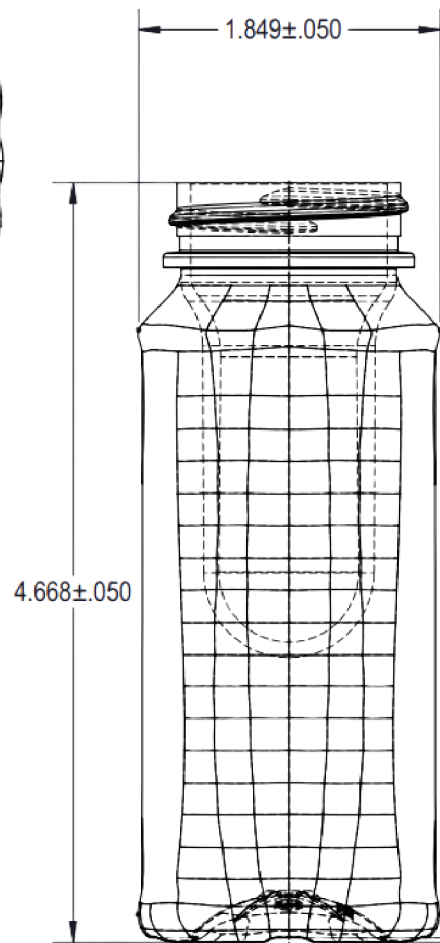

12 oz Classic PET Honey Bottle

PHC-002

Honey Weight: 12 oz
Overflow Capacity: 8.695 ±.37 FL. OZ

fillmore
CONTAINER

www.FillmoreContainer.com