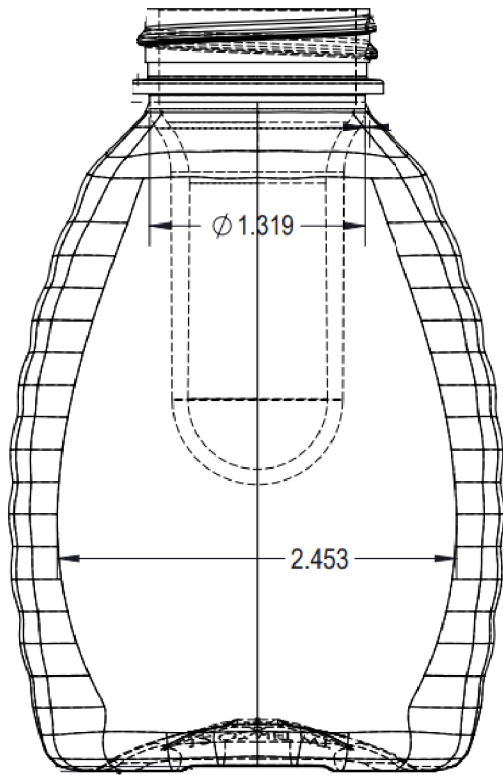

12 oz Classic PET Honey Bottle

PHC-002

Honey Weight: 12 oz
Overflow Capacity: 8.695 ±.37 FL. OZ

fillmore
CONTAINER

www.FillmoreContainer.com