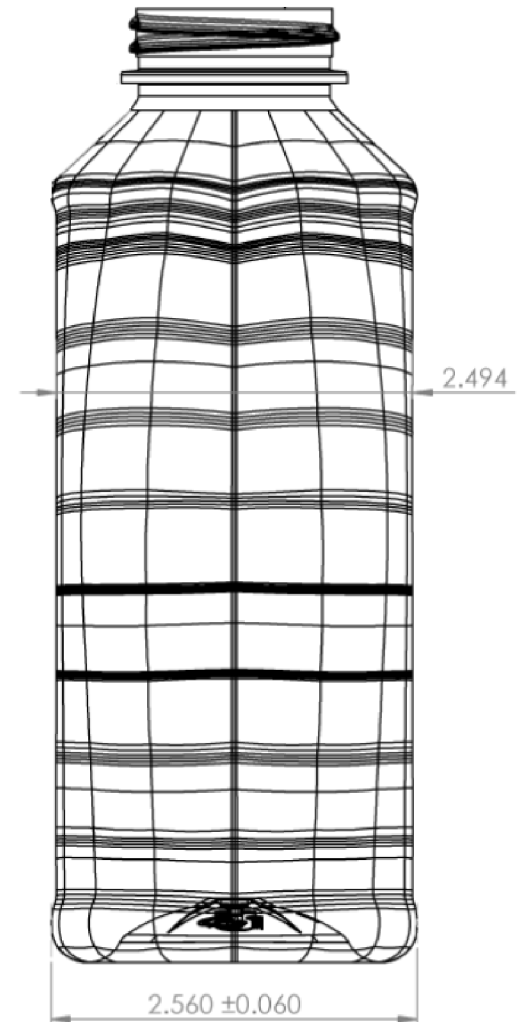

32 oz Classic PET Honey Bottle

PHC-005

Honey Weight: 32 oz
Overflow Capacity: 22.418 ±.439 FL. OZ

fillmore
CONTAINER

www.FillmoreContainer.com