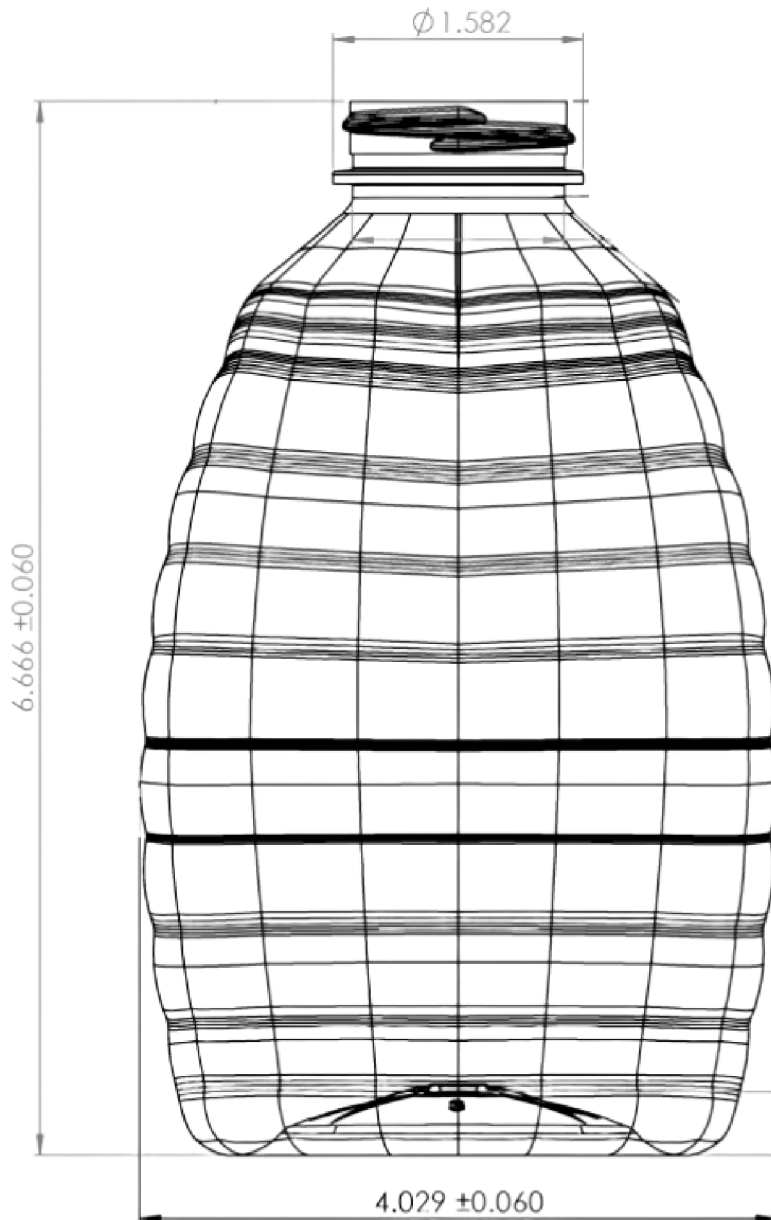

32 oz Classic PET Honey Bottle

PHC-005

Honey Weight: 32 oz
Overflow Capacity: 22.418 ±.439 FL. OZ

fillmore
CONTAINER

www.FillmoreContainer.com