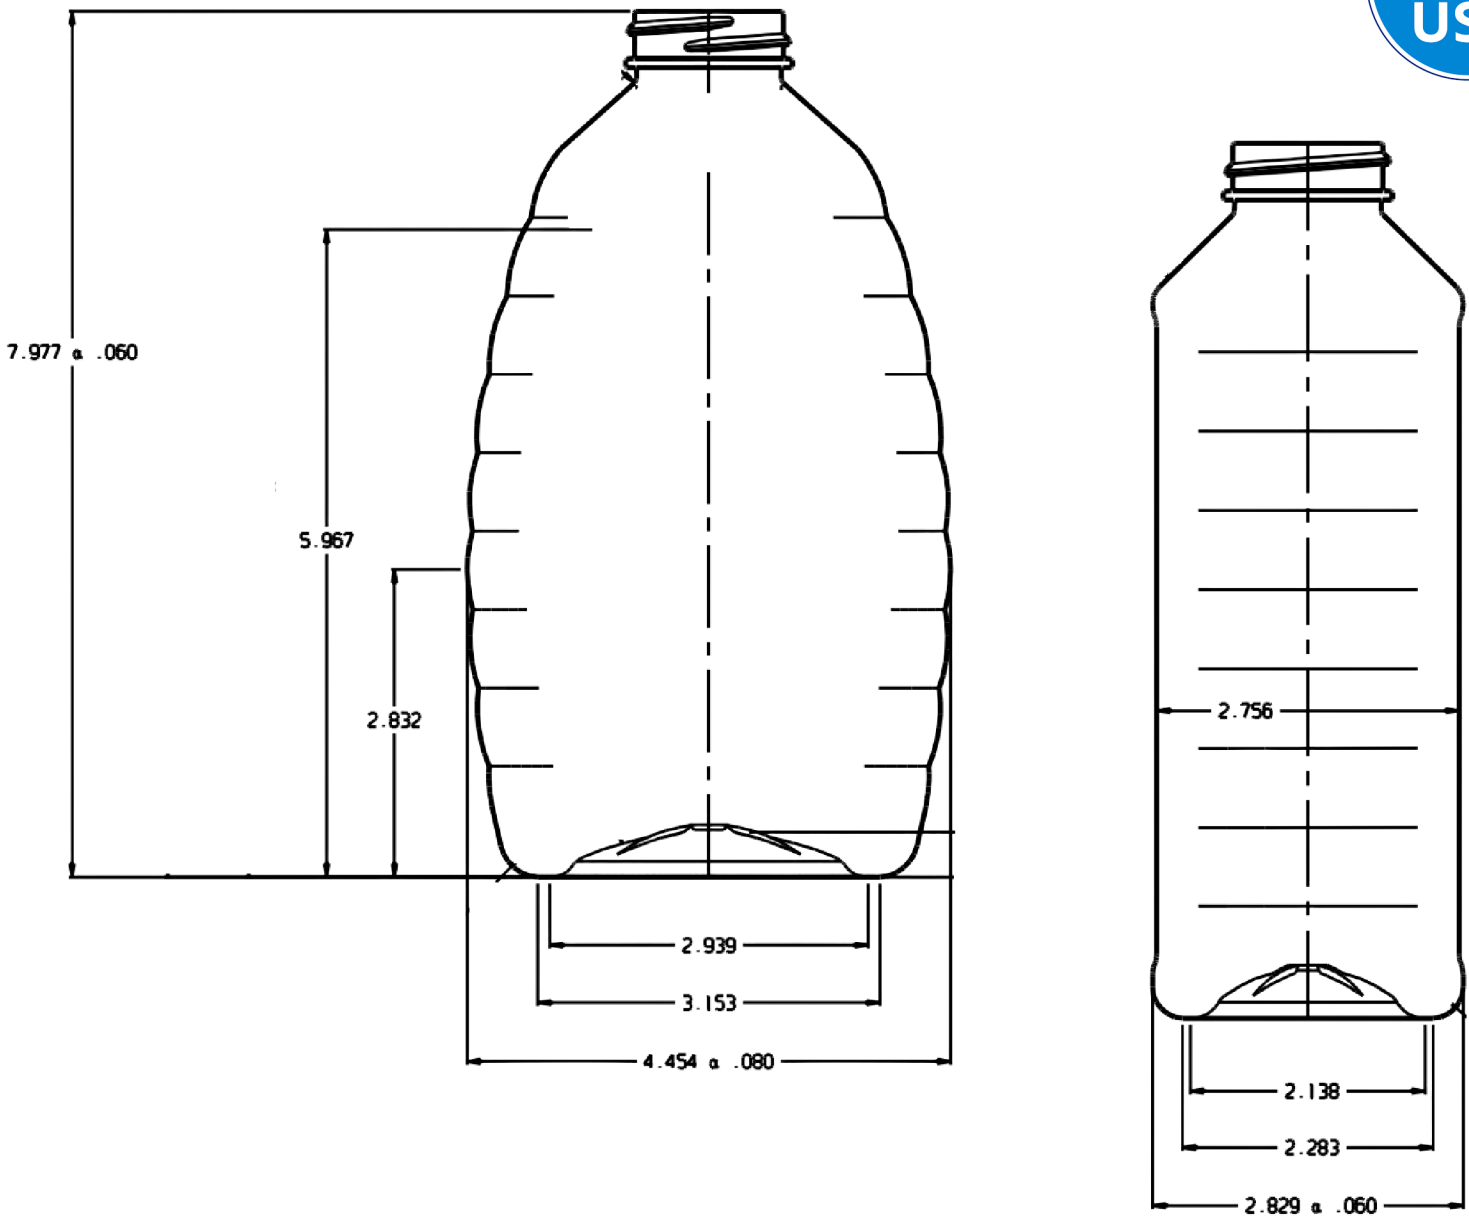

48 oz Classic PET Honey Bottle

PHC-007

Honey Weight: 48 oz

fillmore
CONTAINER

www.FillmoreContainer.com