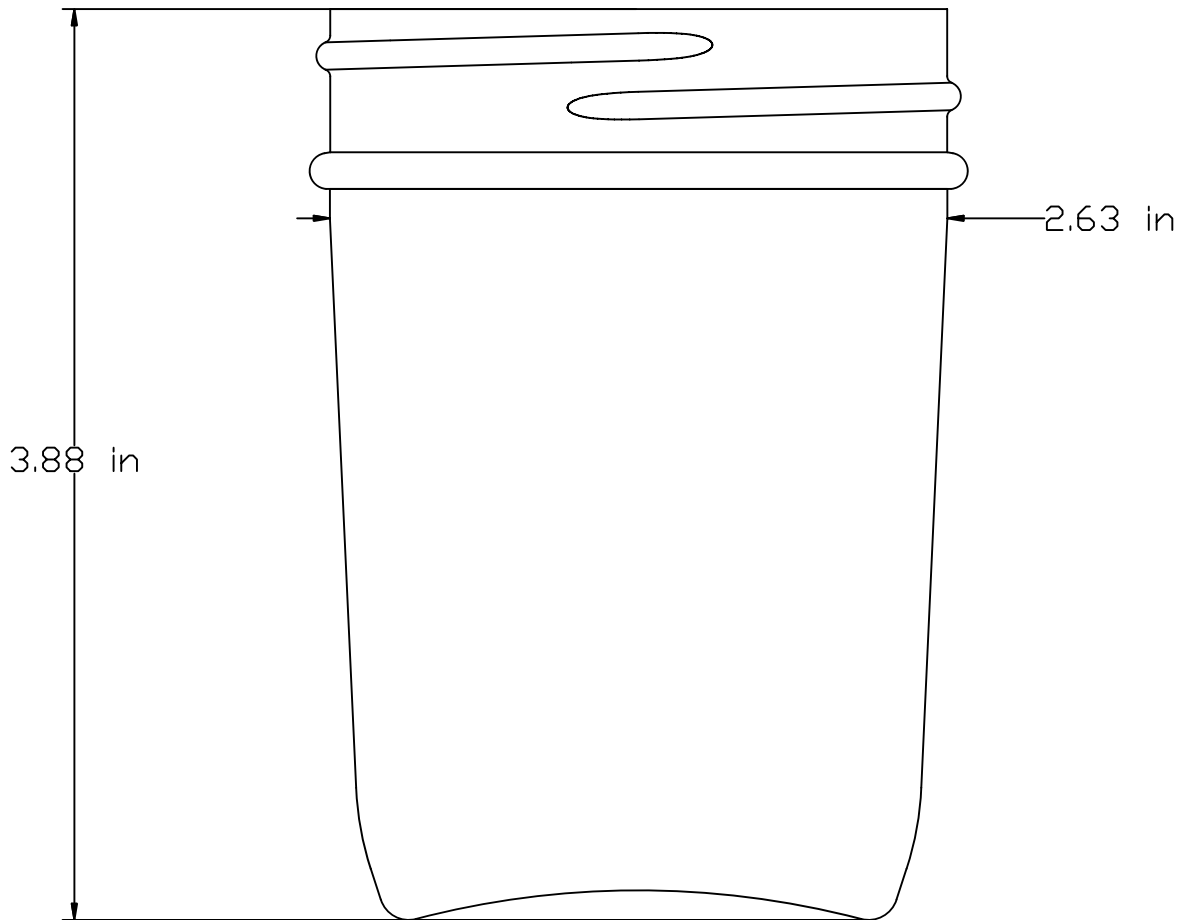

ARKANSAS GLASS

(800) 527-4527

WWW.AGCC.COM

Finish: 70-450
Height: 3.88 in
Diameter: 2.63 in
Volume/Overflow: 8.2 fl. oz.

*Note: Maximum recommended label panel displayed
A0008-120C

Quantitative values are approximate