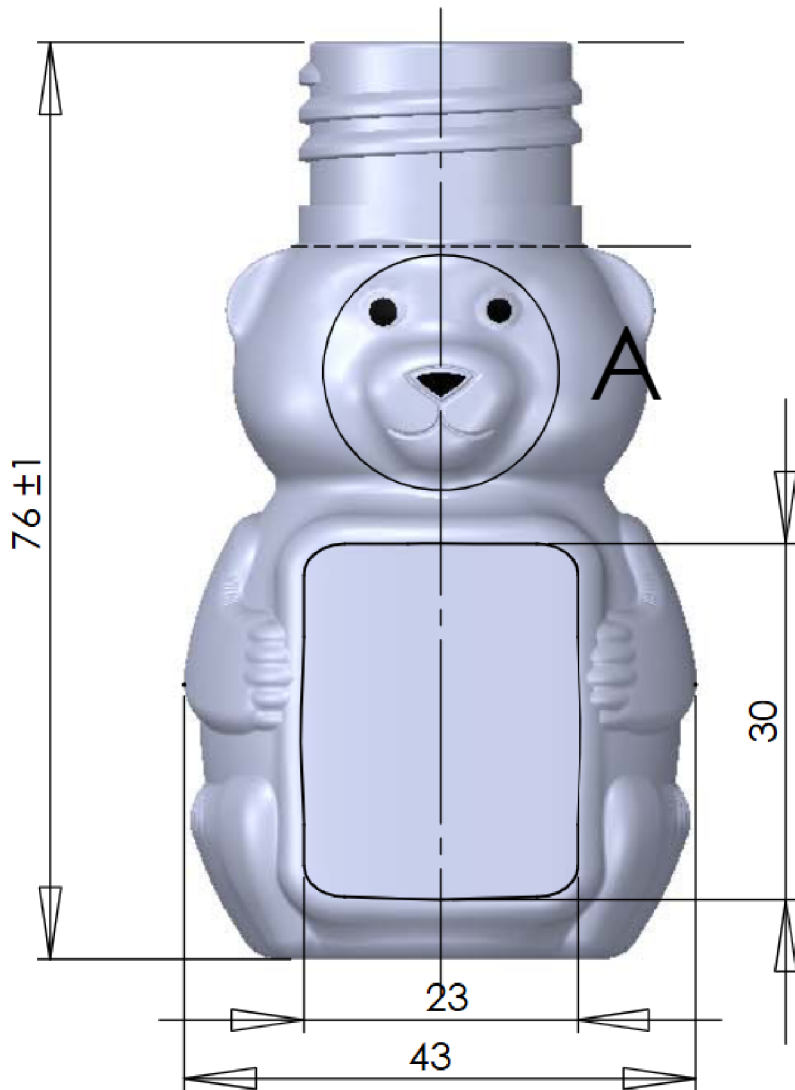

2 oz Mini Honey Bear

PHC-010

Honey Weight: 2 oz

Overflow Capacity: 1.65 ±.067 FL. OZ

fillmore
CONTAINER

*measurements shown in mm

www.FillmoreContainer.com